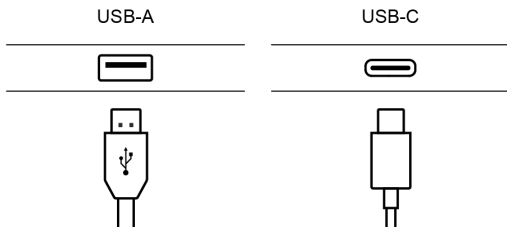

Installation and use

The installation of Smart Headset headphones is very simple. Depending on the model, simply connect the headphones by inserting the cable into the USB-A or USB-C port on your computer.