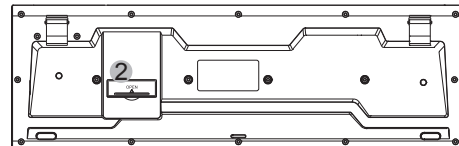

Keyboard overview

1. LED indicators (Num lock, Caps lock, Battery)
2. Battery compartment

Instructions for use

1. Take out the nano receiver from mouse and plug it into the USB port of your computer.

2. Remove the battery cover and insert the batteries into the battery compartment of mouse and keyboard following the + and - polarity (after you insert the battery into the keyboard, the battery LED indicator will blink one time).
3. Replace the battery cover.
4. Turn on the mouse switch.

The wireless keyboard and mouse are now ready for use. Please remember that the operating range of the wireless kit is about 10 meters.