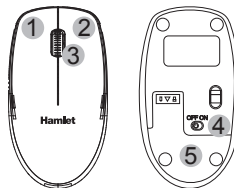

Mouse overview

1. Left button
2. Right button
3. Scrolling wheel
4. On/Off button
5. Battery and USB Nano receiver compartment