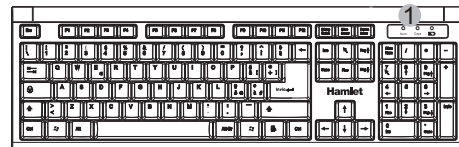

Keyboard overview

1. LED indicators (Num lock, Caps lock, Battery)
2. Battery compartment

Instructions for use

1. Take out the nano receiver from mouse and plug it into the USB port of your computer.

2. Remove the battery cover and insert the batteries into the battery compartment of mouse and keyboard following the + and - polarity (after you insert the battery into the keyboard, the battery LED indicator will blink one time).
3. Replace the battery cover.
4. Turn on the mouse switch.

The wireless keyboard and mouse are now ready for use. Please remember that the operating range of the wireless kit is about 10 meters.