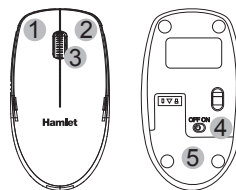

Introduction

Hamlet Wireless Desktop offers the easiest way to get rid of the cables and make space on the desk. The keyboard and mouse use the advanced 2.4 GHz wireless RF technology to connect to the computer through a nano receiver (included) occupying only one USB port. The full-size keyboard offers maximum comfort of use while typing and the 3-button optical mouse ensures comfortable support for your hand for precise pointing. Hamlet Wireless Desktop has an operating range of 10 meters and the included batteries offer a prolonged use of the device.

Features

- 2.4 GHz wireless technology up to 10 meters range
- Full-size keyboard with 105 keys Italian layout
- 3-button + scroll wheel optical mouse suitable for right and left handed users
- Nano receiver with USB interface
- Batteries included
- Keyboard dimension: 445 x 140 x 26 mm
- Mouse dimension: 113 x 62 x 38 mm
- Compatible with:
Windows XP/Vista/7/8 and 10, Mac, Linux

Package contents

- Keyboard
- Mouse
- USB nano receiver
- 1 AAA battery (keyboard)
- 1 AA battery (mouse)
- User manual

Mouse overview

1. Left button
2. Right button
3. Scrolling wheel
4. On/Off button
5. Battery and USB Nano receiver compartment