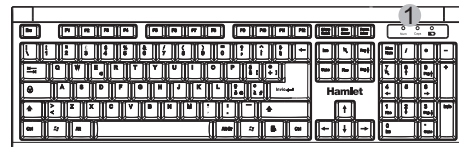

Keyboard overview

1. LED indicators (Num lock, Caps lock, Battery)
2. Battery compartment

Instructions for use

1. Take out the nano receiver from mouse and plug it into the USB port of your computer.

2. Remove the battery cover and insert the batteries into the battery compartment of mouse and keyboard following the + and - polarity (after you insert the battery into the keyboard, the battery LED indicator will blink one time).
3. Replace the battery cover.
4. Turn on the mouse switch.

The wireless keyboard and mouse are now ready for use. Please remember that the operating range of the wireless kit is about 10 meters.