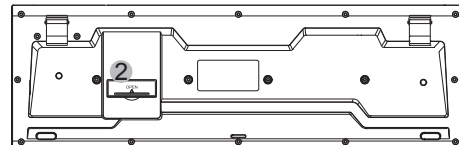

Keyboard overview

1. LED indicators (Num lock, Caps lock, Battery)
2. Battery compartment

Instructions for use

1. Take out the nano receiver from mouse and plug it into the USB port of your computer.

2. Remove the battery cover and insert the batteries into the battery compartment of mouse and keyboard following the + and - polarity (after you insert the battery into the keyboard, the battery LED indicator will blink one time).
3. Replace the battery cover.
4. Turn on the mouse switch.

The wireless keyboard and mouse are now ready for use. Please remember that the operating range of the wireless kit is about 10 meters.