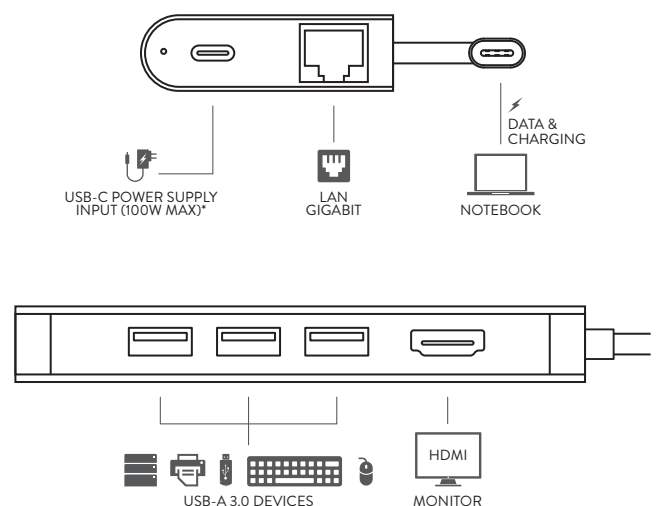

DOCKING STATION CONNECTIONS

*USB-C power supply not included