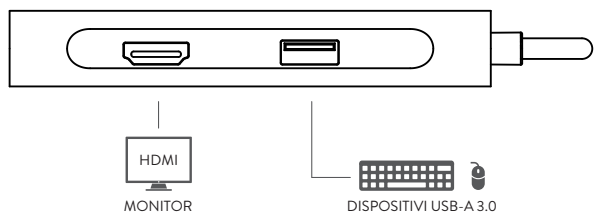

COLLEGAMENTI DELLA DOCKING STATION

*Alimentatore USB-C non incluso