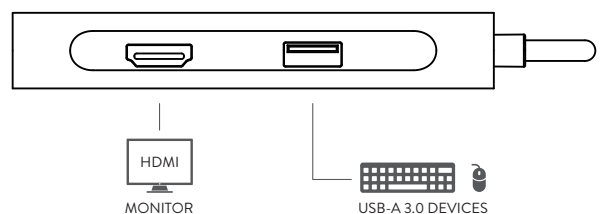

DOCKING STATION CONNECTIONS

*USB-C power supply not included