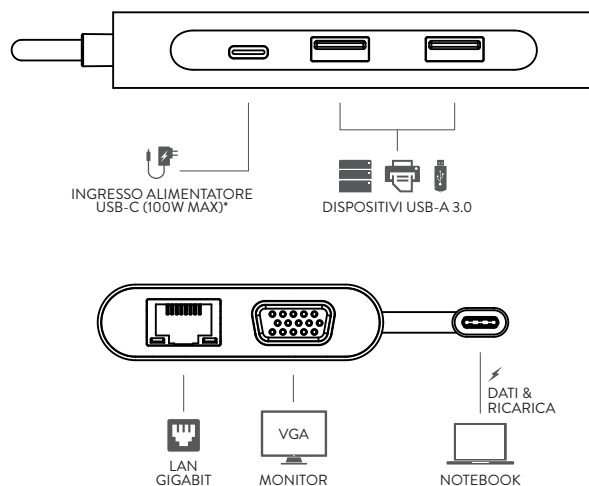

COLLEGAMENTI DELLA DOCKING STATION

*Alimentatore USB-C non incluso

Hamlet

PD400V DOCKING STATION

Dual Display HDMI + VGA - 3 USB 3.0 - LAN
USB Type-C 85W Power Delivery

User Manual HDKC-PD400V

www.hamletcom.com

Features

- USB 3.0 Type-C port for computer connection
- Power Delivery output: 85 Watts (up to 100W input)
- Compliant with USB 3.0 standard with data transfer rate up to 5 Gbps
- 1x USB-C Power Delivery pass-through charging port
- 3x USB 3.0 Type-A female ports
- Video output: HDMI and VGA female connectors
- Max video resolution: 3840 x 2160 pixel @30Hz (HDMI), 1920 x 1080 pixel @60Hz (VGA)
- Ethernet port (LAN): RJ-45 10/100/1000 Mbps
- Dimensions (without cable): 105 x 62,3 x 16,5 mm
- Cable length: 15 cm
- Compatible with Windows and Mac