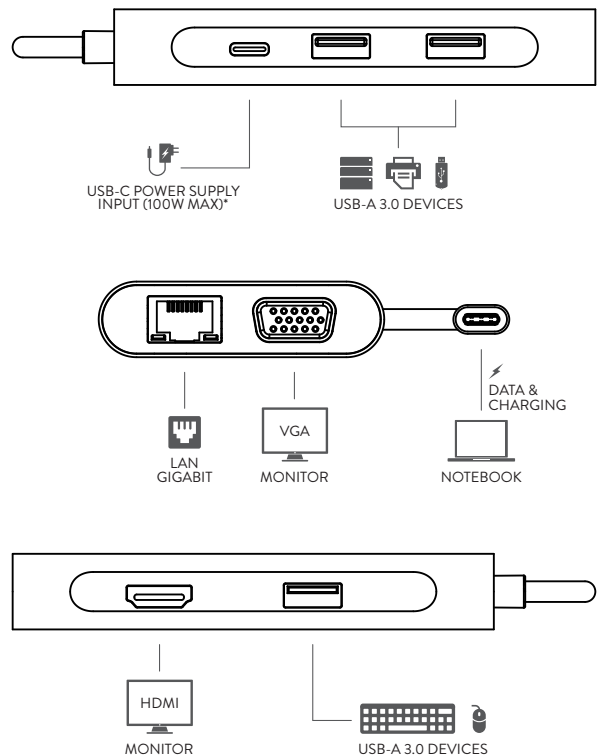

DOCKING STATION CONNECTIONS

*USB-C power supply not included